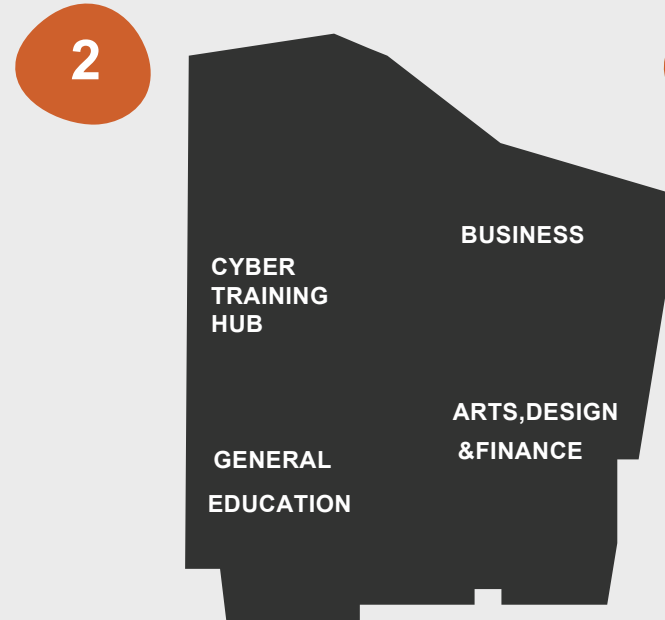

CAMPBELL STREET CAMPUS HOBART SITE PLAN

75 Campbell Street, Hobart TAS 7000

- 1 LEVEL 1**
CLIENT CENTRAL
CAFETERIA
DISABILITY & STUDNET SUPPORT
HAIRDRESSING & BEAUTY THERAPY
LIBRARY SERVICES
- 2 LEVEL 2**
ARTS,DESIGN & FINANCE
BUSINESS
CYBER TRAINING HUB
GENERAL EDUCATION
- 3 LEVEL 3**
ADULT MIGRANT ENGLISH PROGRAM (AMEP)
BEAUTY SERVICES
STUDENT COMMON ROOM
- 4 LEVEL 4**
INFORMATION TECHNOLOGY
THEATRETTE
- 5 LEVEL 5**
AUTOMOTIVE
VOCATIONAL PREPARATION
LABORATORY OPERATIONS
- G GROUND**

- PARKING**
- ACCESSIBLE PARKING**
- EVACUATION POINT**
- AEDs**
- TRAFFIC DIRECTION**
- TRAFFIC DIRECTION**