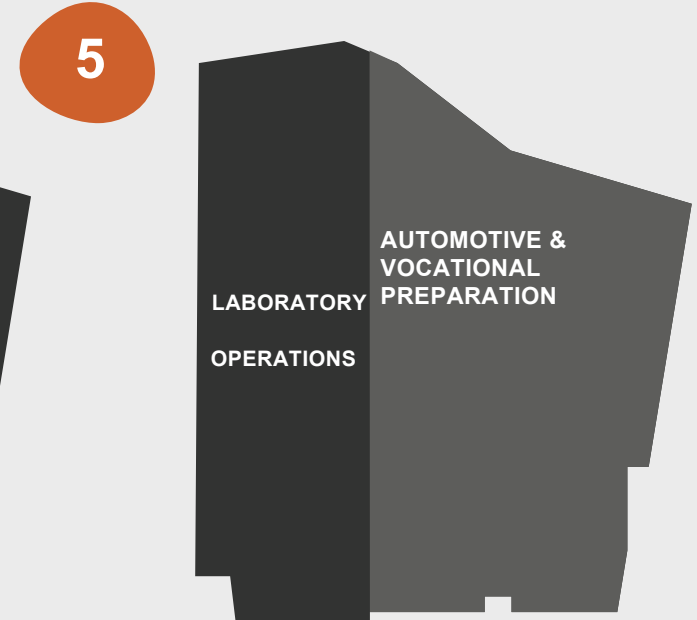

CAMPBELL STREET CAMPUS HOBART SITE PLAN

75 Campbell Street, Hobart TAS 7000

- 1 LEVEL 1**
CLIENT CENTRAL
CAFETERIA
DISABILITY & STUDNET SUPPORT
HAIRDRESSING & BEAUTY THERAPY
LIBRARY SERVICES
- 2 LEVEL 2**
ARTS,DESIGN & FINANCE
BUSINESS
CYBER TRAINING HUB
GENERAL EDUCATION
- 3 LEVEL 3**
ADULT MIGRANT ENGLISH PROGRAM (AMEP)
BEAUTY SERVICES
STUDENT COMMON ROOM
- 4 LEVEL 4**
INFORMATION TECHNOLOGY
THEATRETTE
- 5 LEVEL 5**
AUTOMOTIVE
VOCATIONAL PREPARATION
LABORATORY OPERATIONS
- G GROUND**

- PARKING**
- ACCESSIBLE PARKING**
- EVACUATION POINT**
- AEDs**
- TRAFFIC DIRECTION**
- TRAFFIC DIRECTION**