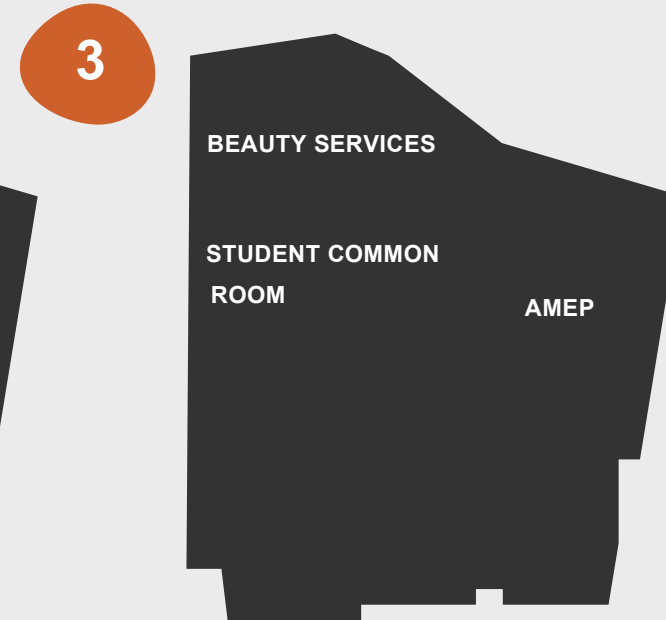

CAMPBELL STREET CAMPUS HOBART SITE PLAN

75 Campbell Street, Hobart TAS 7000

- 1 LEVEL 1**
CLIENT CENTRAL
CAFETERIA
DISABILITY & STUDNET SUPPORT
HAIRDRESSING & BEAUTY THERAPY
LIBRARY SERVICES
- 2 LEVEL 2**
ARTS,DESIGN & FINANCE
BUSINESS
CYBER TRAINING HUB
GENERAL EDUCATION
- 3 LEVEL 3**
ADULT MIGRANT ENGLISH PROGRAM (AMEP)
BEAUTY SERVICES
STUDENT COMMON ROOM
- 4 LEVEL 4**
INFORMATION TECHNOLOGY
THEATRETTE
- 5 LEVEL 5**
AUTOMOTIVE
VOCATIONAL PREPARATION
LABORATORY OPERATIONS
- G GROUND**

- PARKING**
- ACCESSIBLE PARKING**
- EVACUATION POINT**
- AEDs**
- TRAFFIC DIRECTION**
- TRAFFIC DIRECTION**