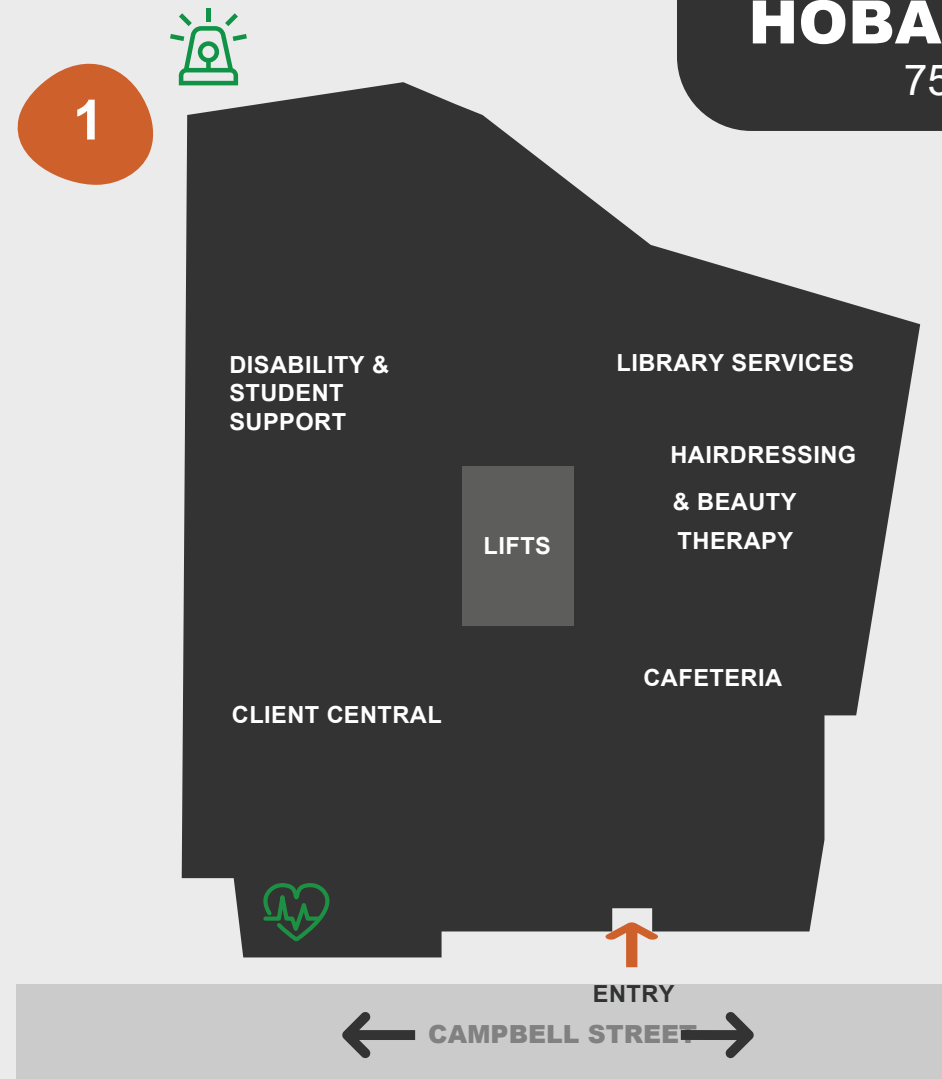

CAMPBELL STREET CAMPUS HOBART SITE PLAN

75 Campbell Street, Hobart TAS 7000

- 1 LEVEL 1**
CLIENT CENTRAL
CAFETERIA
DISABILITY & STUDNET SUPPORT
HAIRDRESSING & BEAUTY THERAPY
LIBRARY SERVICES
- 2 LEVEL 2**
ARTS,DESIGN & FINANCE
BUSINESS
CYBER TRAINING HUB
GENERAL EDUCATION
- 3 LEVEL 3**
ADULT MIGRANT ENGLISH PROGRAM (AMEP)
BEAUTY SERVICES
STUDENT COMMON ROOM
- 4 LEVEL 4**
INFORMATION TECHNOLOGY
THEATRETTE
- 5 LEVEL 5**
AUTOMOTIVE
VOCATIONAL PREPARATION
LABORATORY OPERATIONS
- G GROUND**

- PARKING**
- ACCESSIBLE PARKING**
- EVACUATION POINT**
- AEDs**
- TRAFFIC DIRECTION**
- TRAFFIC DIRECTION**