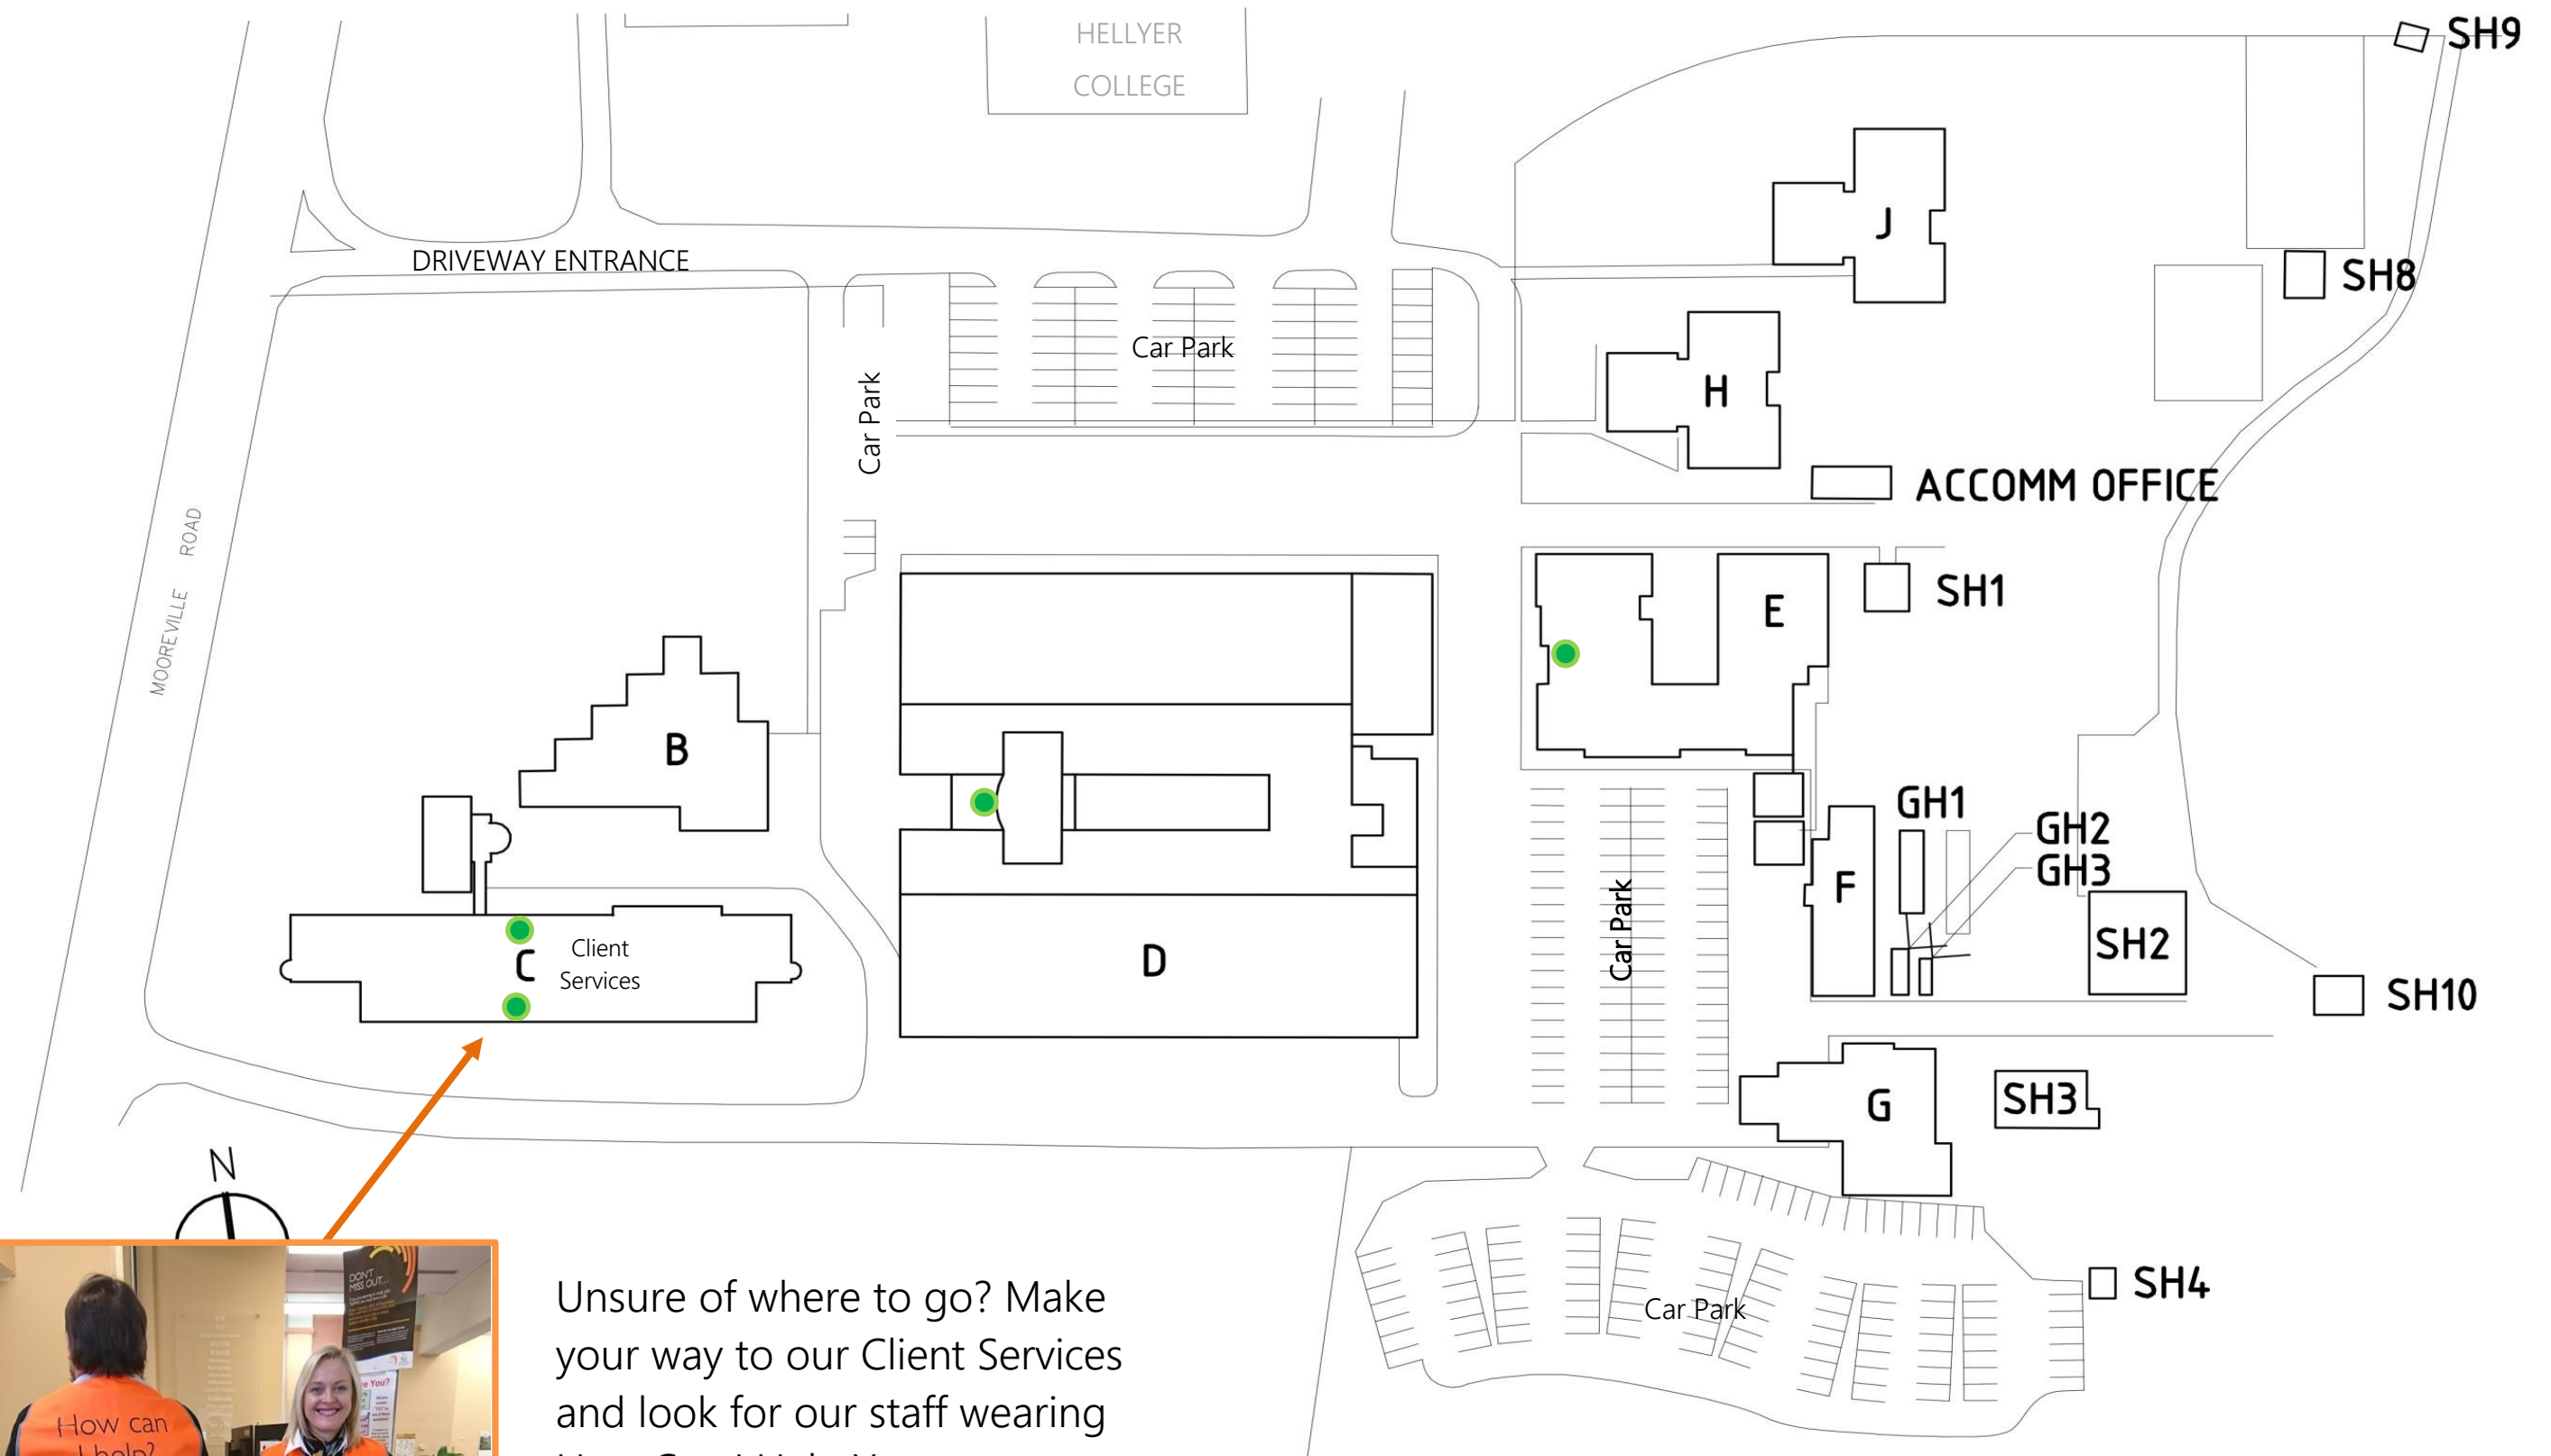

INFO WEEK – BURNIE CAMPUS MAP

41-43 MOOREVILLE RD, BURNIE

Unsure of where to go? Make your way to our Client Services and look for our staff wearing How Can I Help You vests.

Entry terminals to check in are located at ●